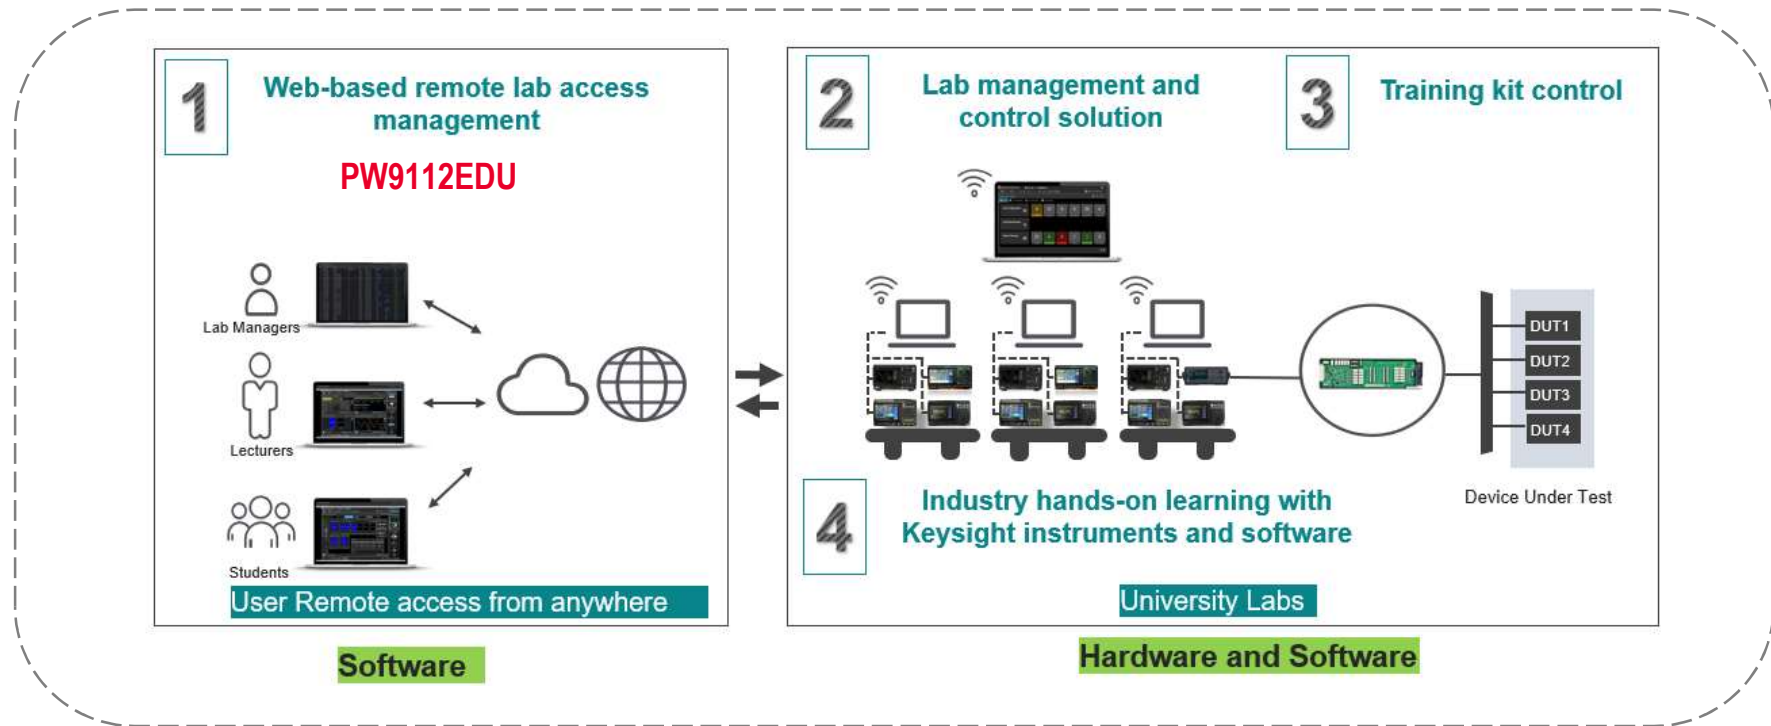

- Chat room for better participation and engagement
- File transfer for better group collaboration during lab sessions

Remote desktop control, configure and measure

- Remotely access the lab bench PC
- View available instruments list connected to bench PC
- Connect and begin lab session control

More features

- Schedule and manage remote lab session
- Manage remote benches – moderate and assign
- Monitor instruments status and configuration

PW9112EDU Key Benefits:

Quick setup with simple configuration

Consistent learning quality to equip student for industry success

Single platform for real-time teamwork and collaboration

Streamline and simplify lab management with centralized control

Secured log in, schedule and manage remote lab session

Remote desktop control, configure and measure with chat and

Keysight's Industry-ready Remote Access Lab Solution Overview-

System Installation		System Specification and Requirements		Ordering Guide and Information	
Students	Need no installation	Operating system	Windows 10 Enterprise with Internet access	PW9112EDU	PathWave Lab Operations for Remote Learning
University	Agent file installation for remote bench setup	CPU	Intel Core i3 or better, minimum 2GHz.	Software subscription license	
More Information: www.keysight.com/find/PW9112EDU				R-X4Y-002-L	12 months, floating (single site) subscription license
		Internet speed	Standard-definition video streaming: 4Mbps minimum		
		Supported web browsers	Google Chrome and Firefox		