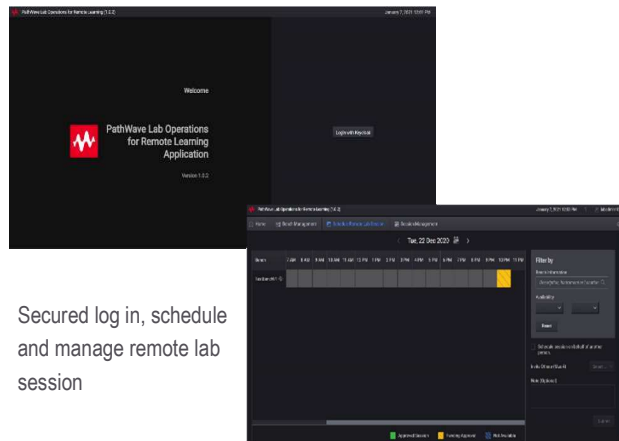

- Chat room for better participation and engagement
- File transfer for better group collaboration during lab sessions

Remote desktop control, configure and measure

- Remotely access the lab bench PC
- View available instruments list connected to bench PC
- Connect and begin lab session control

More features

- Schedule and manage remote lab session
- Manage remote benches – moderate and assign
- Monitor instruments status and configuration

PW9112EDU Key Benefits:

Quick setup with simple configuration

Consistent learning quality to equip student for industry success

Single platform for real-time teamwork and collaboration

Streamline and simplify lab management with centralized control

Secured log in, schedule and manage remote lab session