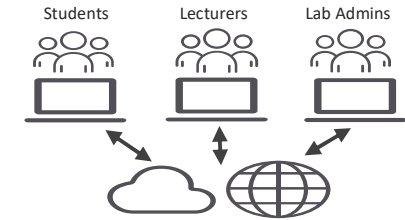

PW9112EDU PathWave Lab Operations for Remote Learning

A purpose-built secure cloud-based remote access application software

By specifying and setup the configured URL to your university or institution, you are able to access and launch the PathWave Lab Operations for Remote Learning Application software through web browser anytime and anywhere in a secured environment.

Learning Flexibility, Anytime, Anywhere

Secured cloud-based remote access and control

- Launch through web browser
- Standard 10 benches setup
- 50 concurrent users access

Smart teaching and learning with intuitive interaction tool

- Chat room for better participation and engagement
- File transfer for better group collaboration during lab sessions

Remote desktop control, configure and measure

- Remotely access the lab bench PC
- View available instruments list connected to bench PC
- Connect and begin lab session control