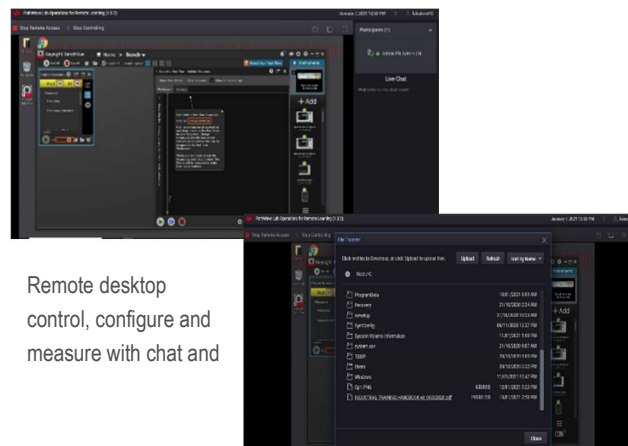

- Chat room for better participation and engagement
- File transfer for better group collaboration during lab sessions

Remote desktop control, configure and measure

- Remotely access the lab bench PC
- View available instruments list connected to bench PC
- Connect and begin lab session control

More features

- Schedule and manage remote lab session
- Manage remote benches – moderate and assign
- Monitor instruments status and configuration

PW9112EDU Key Benefits:

Quick setup with simple configuration

Consistent learning quality to equip student for industry success

Single platform for real-time teamwork and collaboration

Streamline and simplify lab management with centralized control

Secured log in, schedule and manage remote lab session